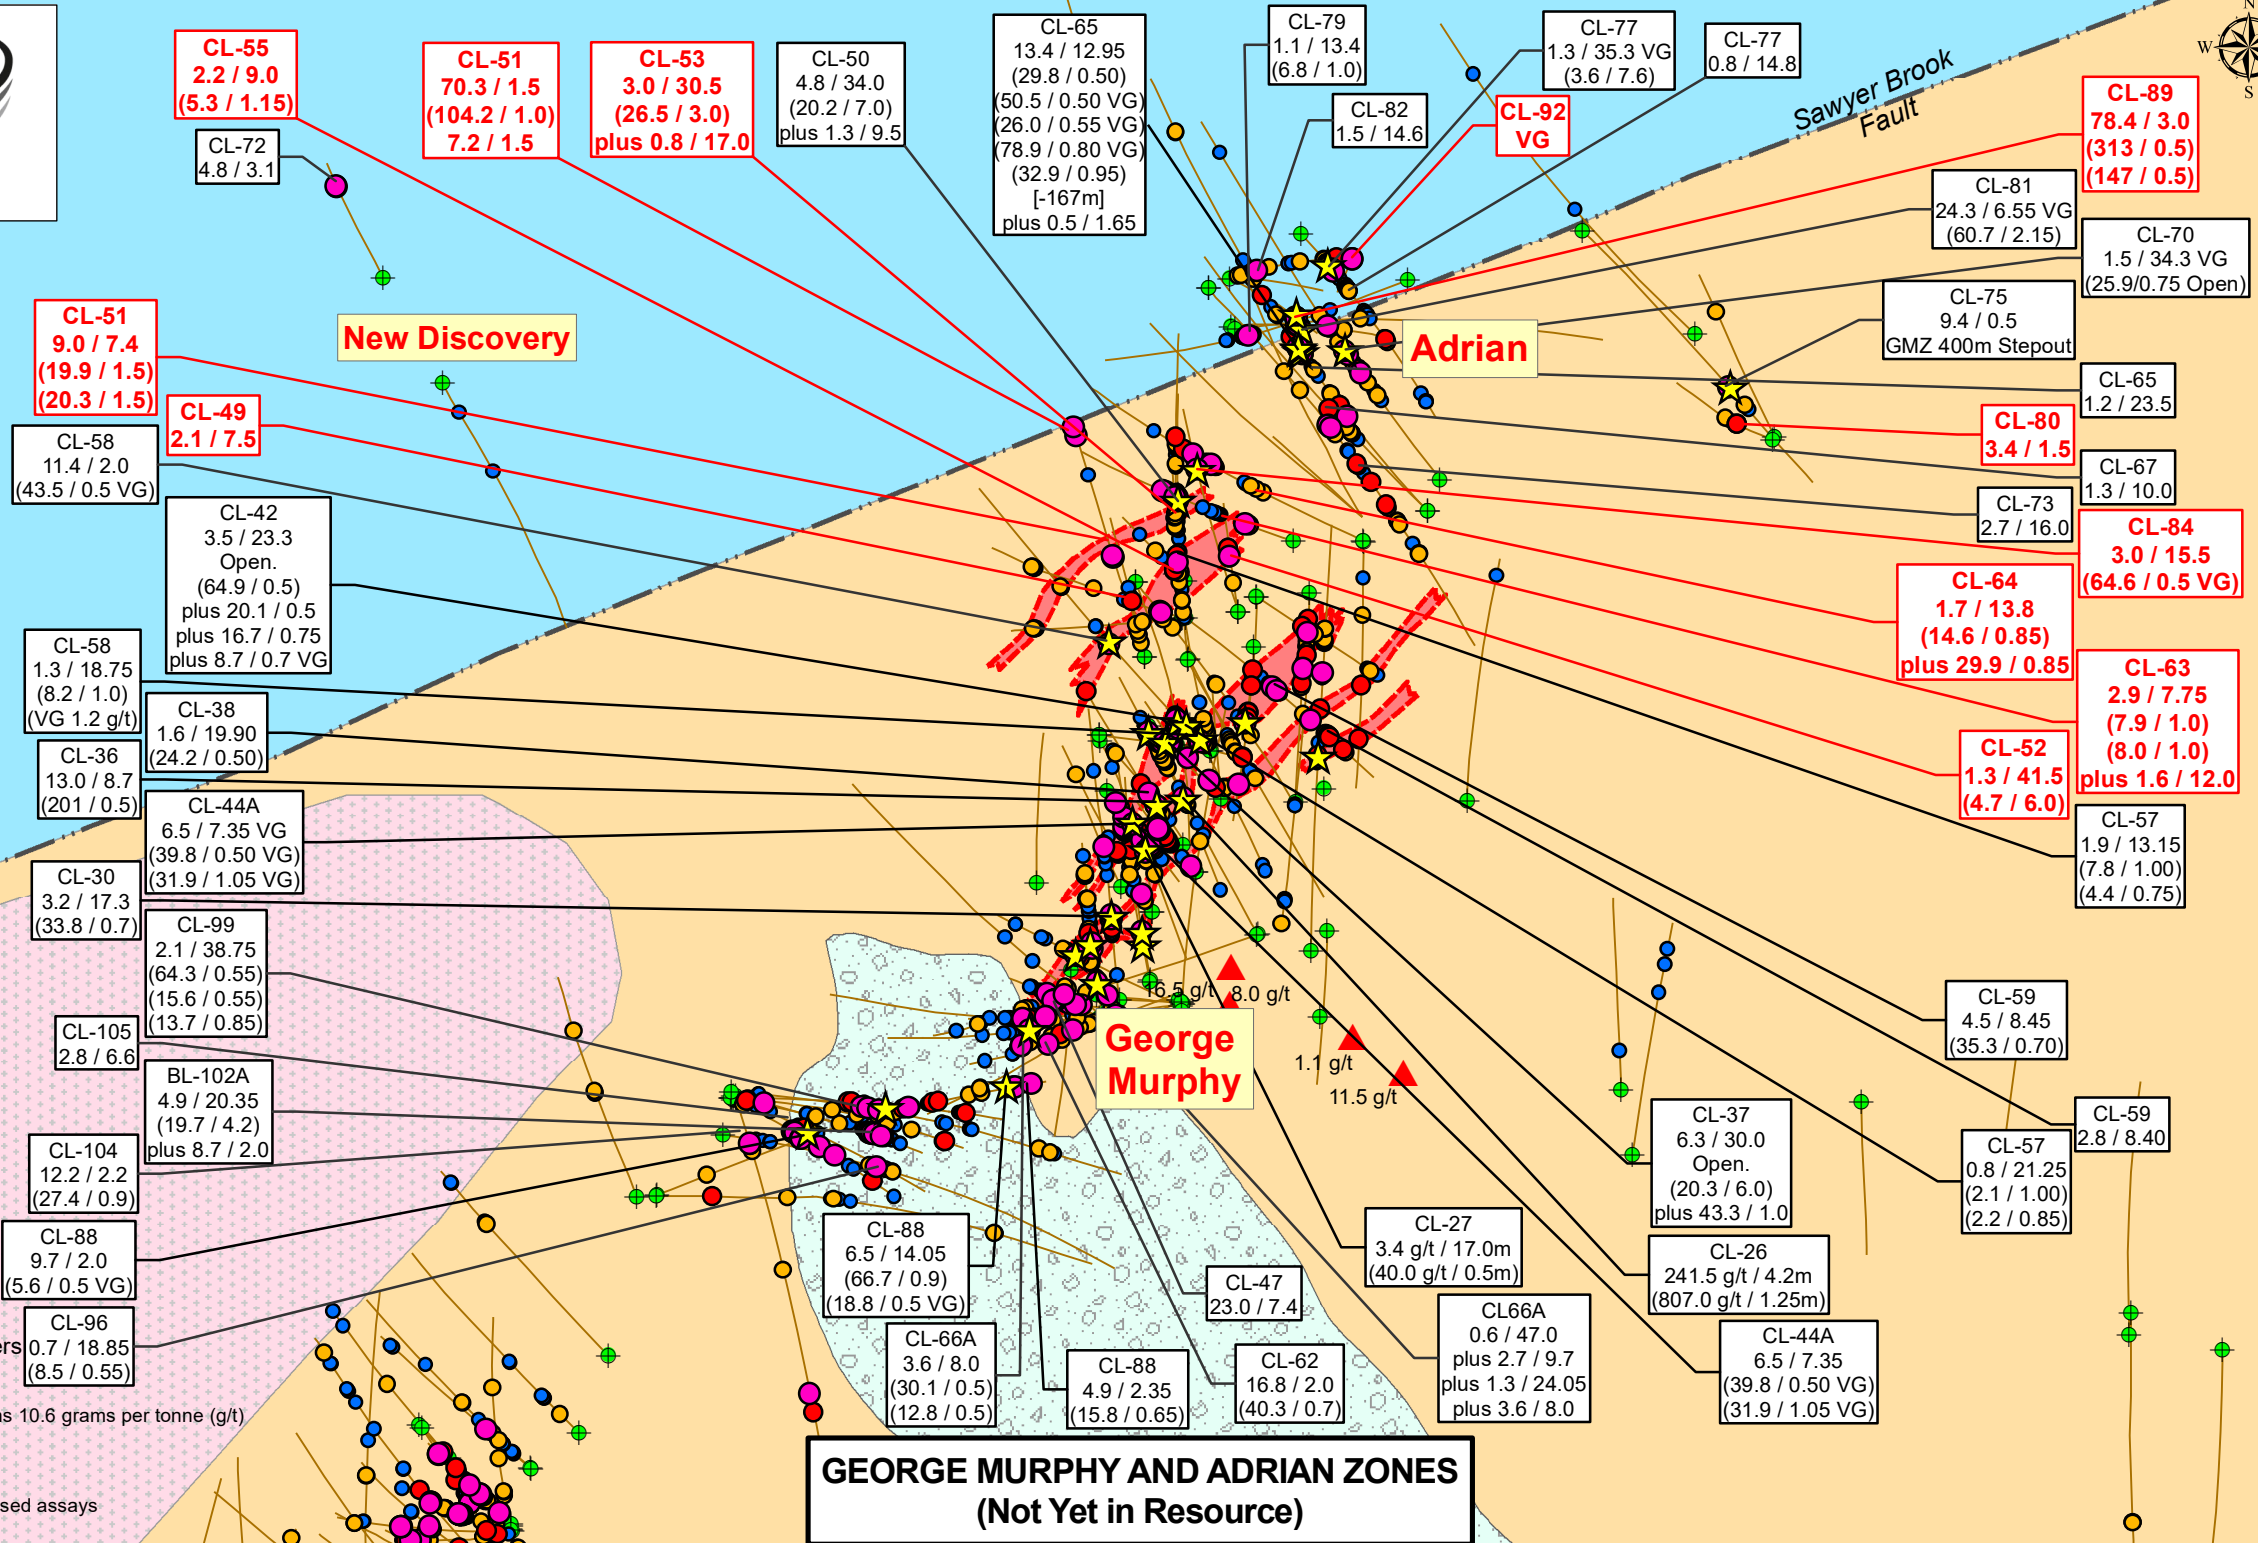

Legend

- ★ Visible Gold (V.G.)
- NumVal**
- 0.4 - 1.0
- 1.1 - 3.0
- 3.1 - 6.0
- > 6.1
- Collar
- Traces
- Mineral Zone
- PR_CRAIG_LAKE
- Fault
- Devonian Granite
- Silurian Metasedimentary
- Ordovician Metasedimentary

200 100 0 Meters

* Text in boxes: 10.6 / 47.0 means 10.6 grams per tonne (g/t) gold over 47.0 meters (m)
 ** () = INCLUDING
 *** Red boxes: new assays.
 Black boxes: previously-released assays

GEORGE MURPHY AND ADRIAN ZONES (Not Yet in Resource)