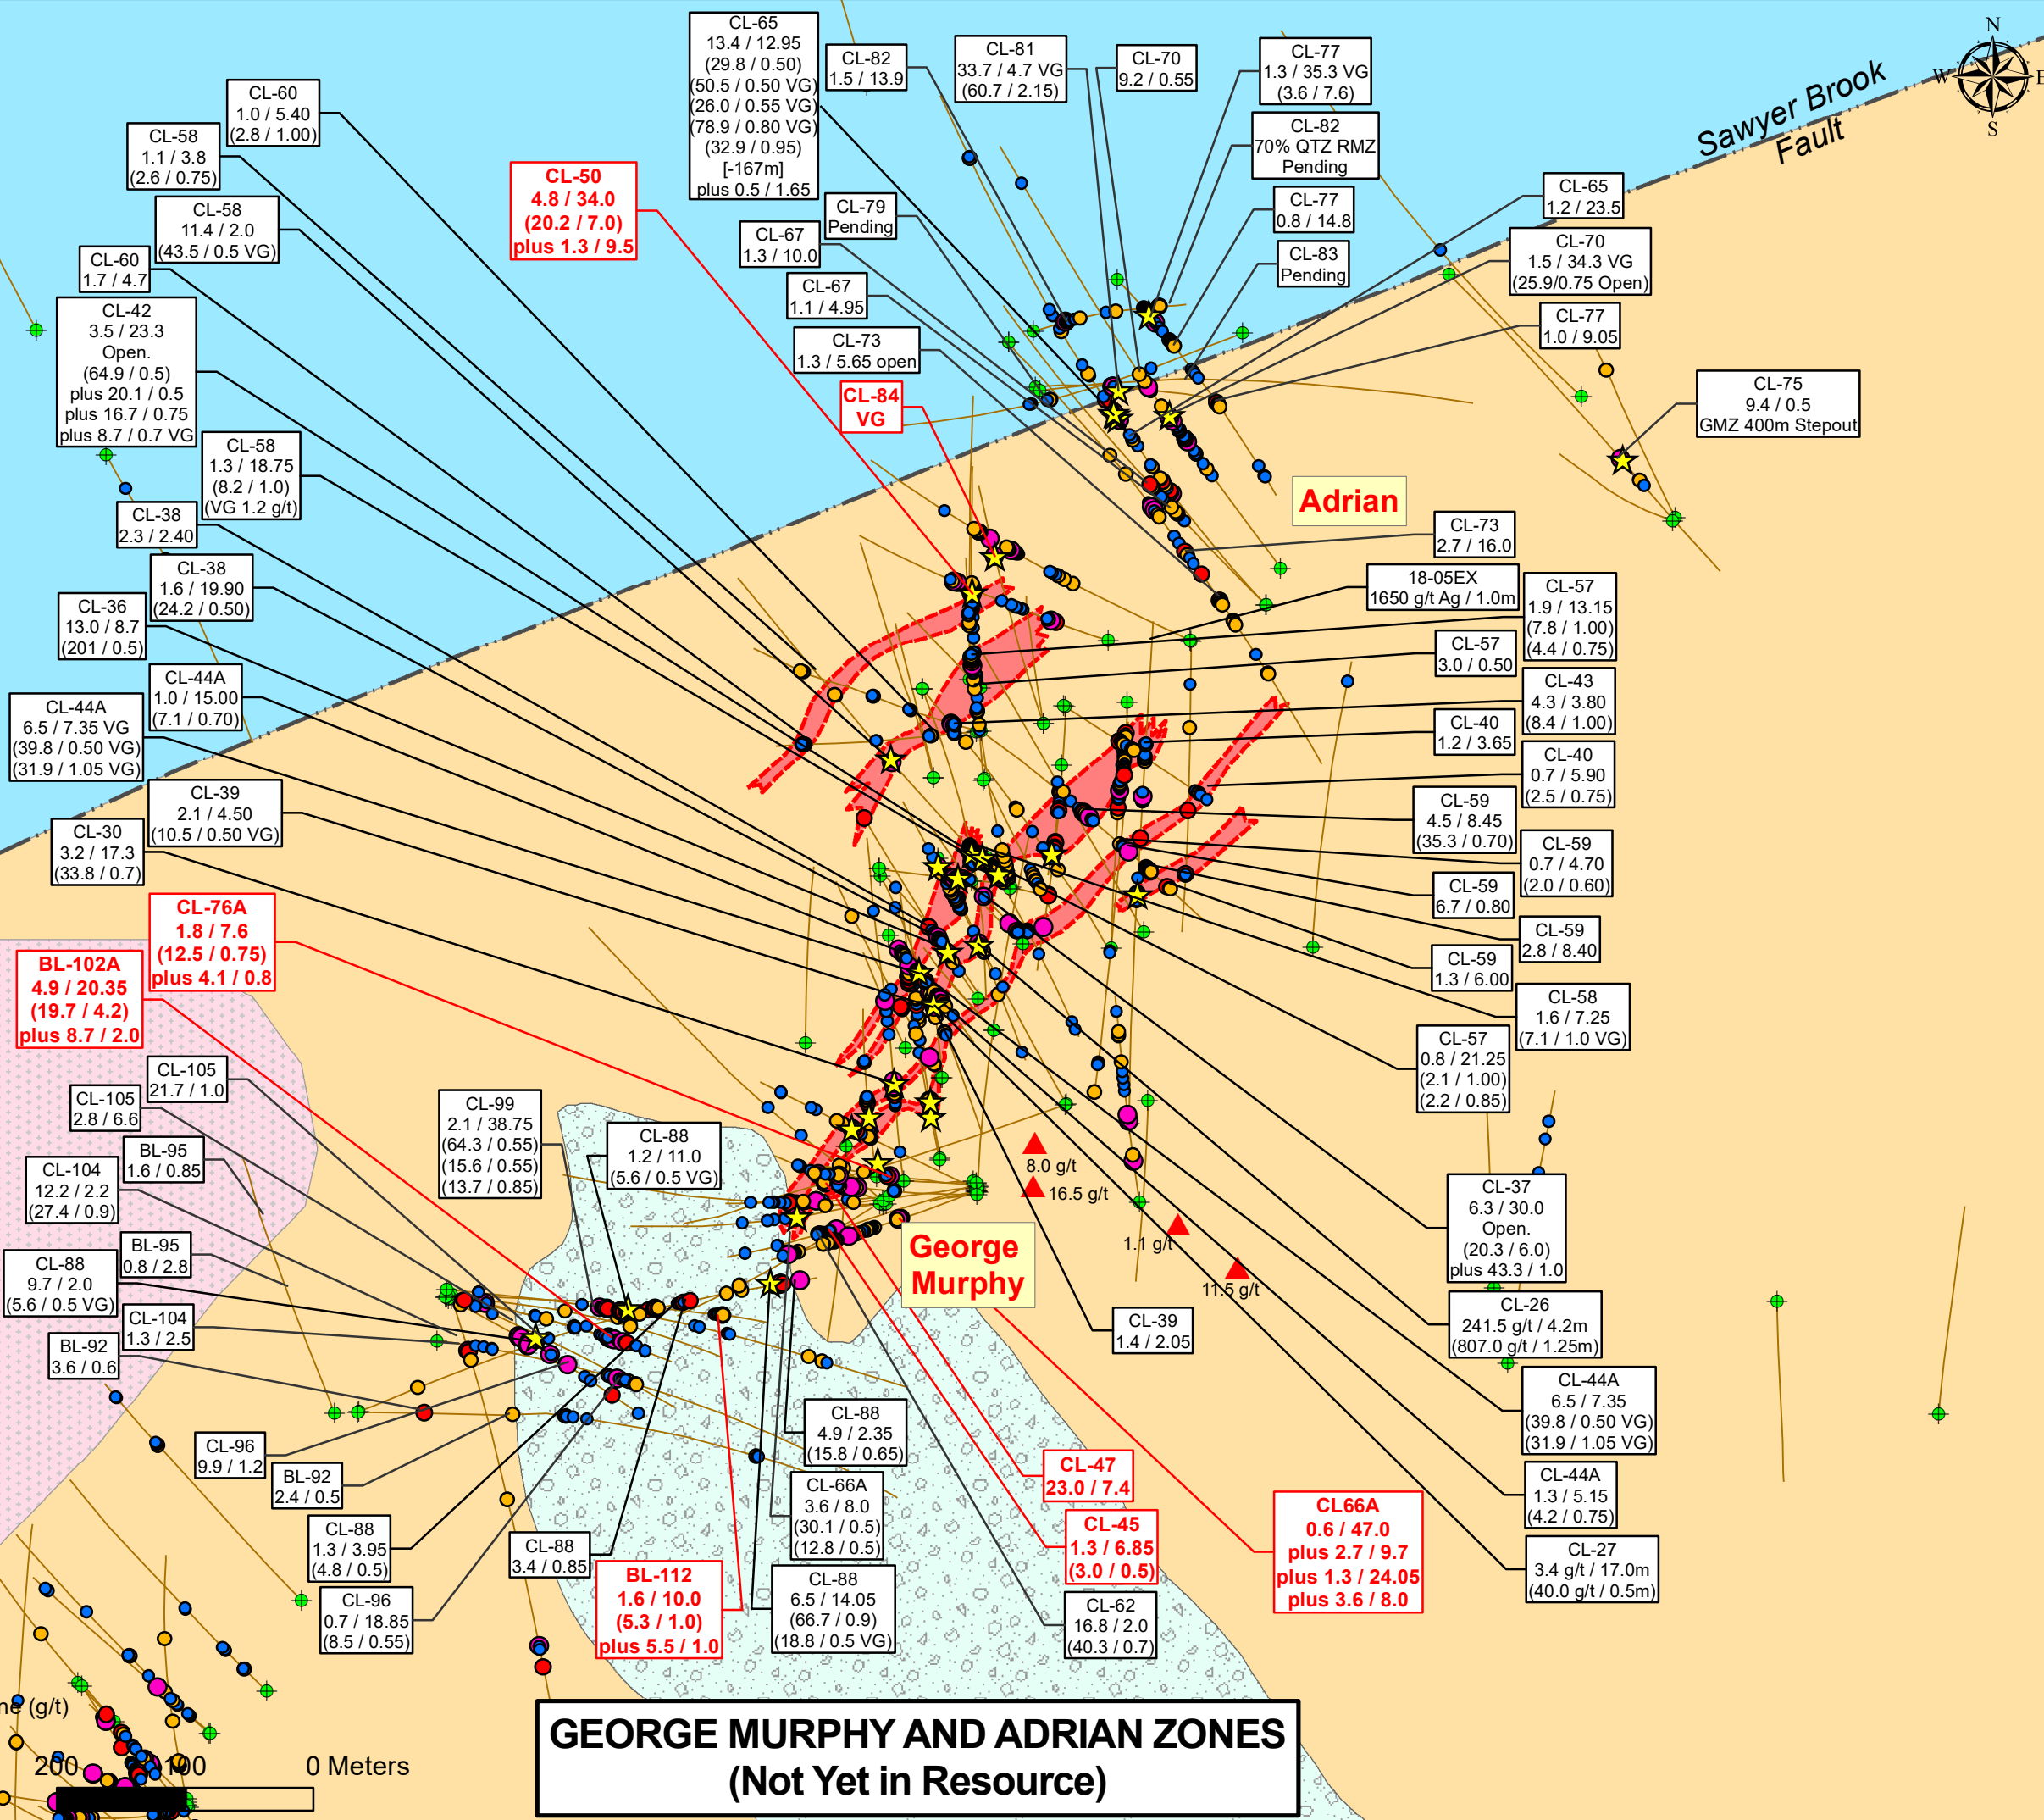

Legend

★ Visible Gold (V.G.)

NumVal

- 0.4 - 1.0
- 1.1 - 3.0
- 3.1 - 6.0
- > 6.1

◆ Collar

— Traces

— OtherHoles

▭ Mineral Zone

▭ PR_CRAIG_LA...

— Fault

▭ Devonian Granite

▭ Silurian Metasedimentary

▭ Ordovician Metasedimentary

New Discovery

Adrian

George Murphy

Sawyer Brook Fault

* Text in boxes: 10.6 / 47.0 means 10.6 grams per tonne (g/t) gold over 47.0 meters (m)

** () = INCLUDING

*** Red boxes: new assays.

Black boxes: previously-released assays

GEORGE MURPHY AND ADRIAN ZONES (Not Yet in Resource)