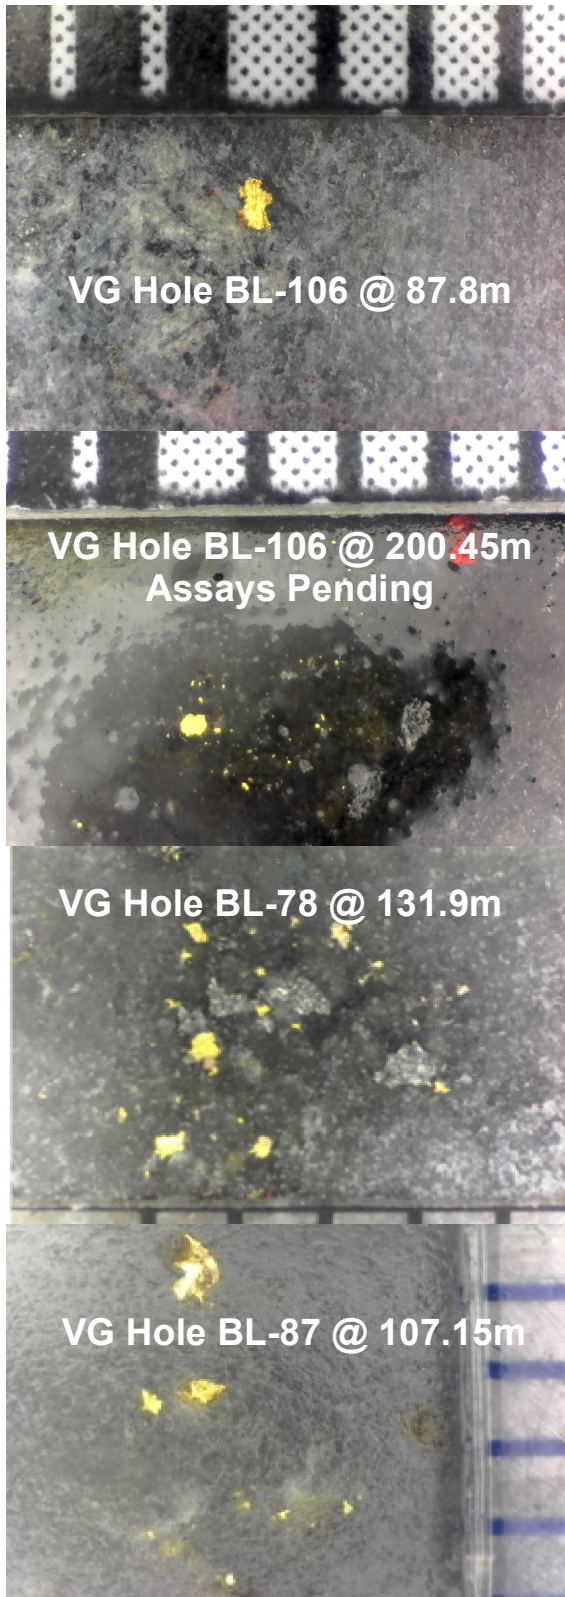

**ADRIAN, GEORGE MURPHY,
RICHARD AND JUBILEE ZONES
(Not Yet in Resource)**

* Text in boxes: 10.6 / 47.0 means 10.6 grams per tonne (g/t) gold over 47.0 meters (m)
 ** () = INCLUDING
 *** Red boxes: new assays. Black boxes: previously-released assays