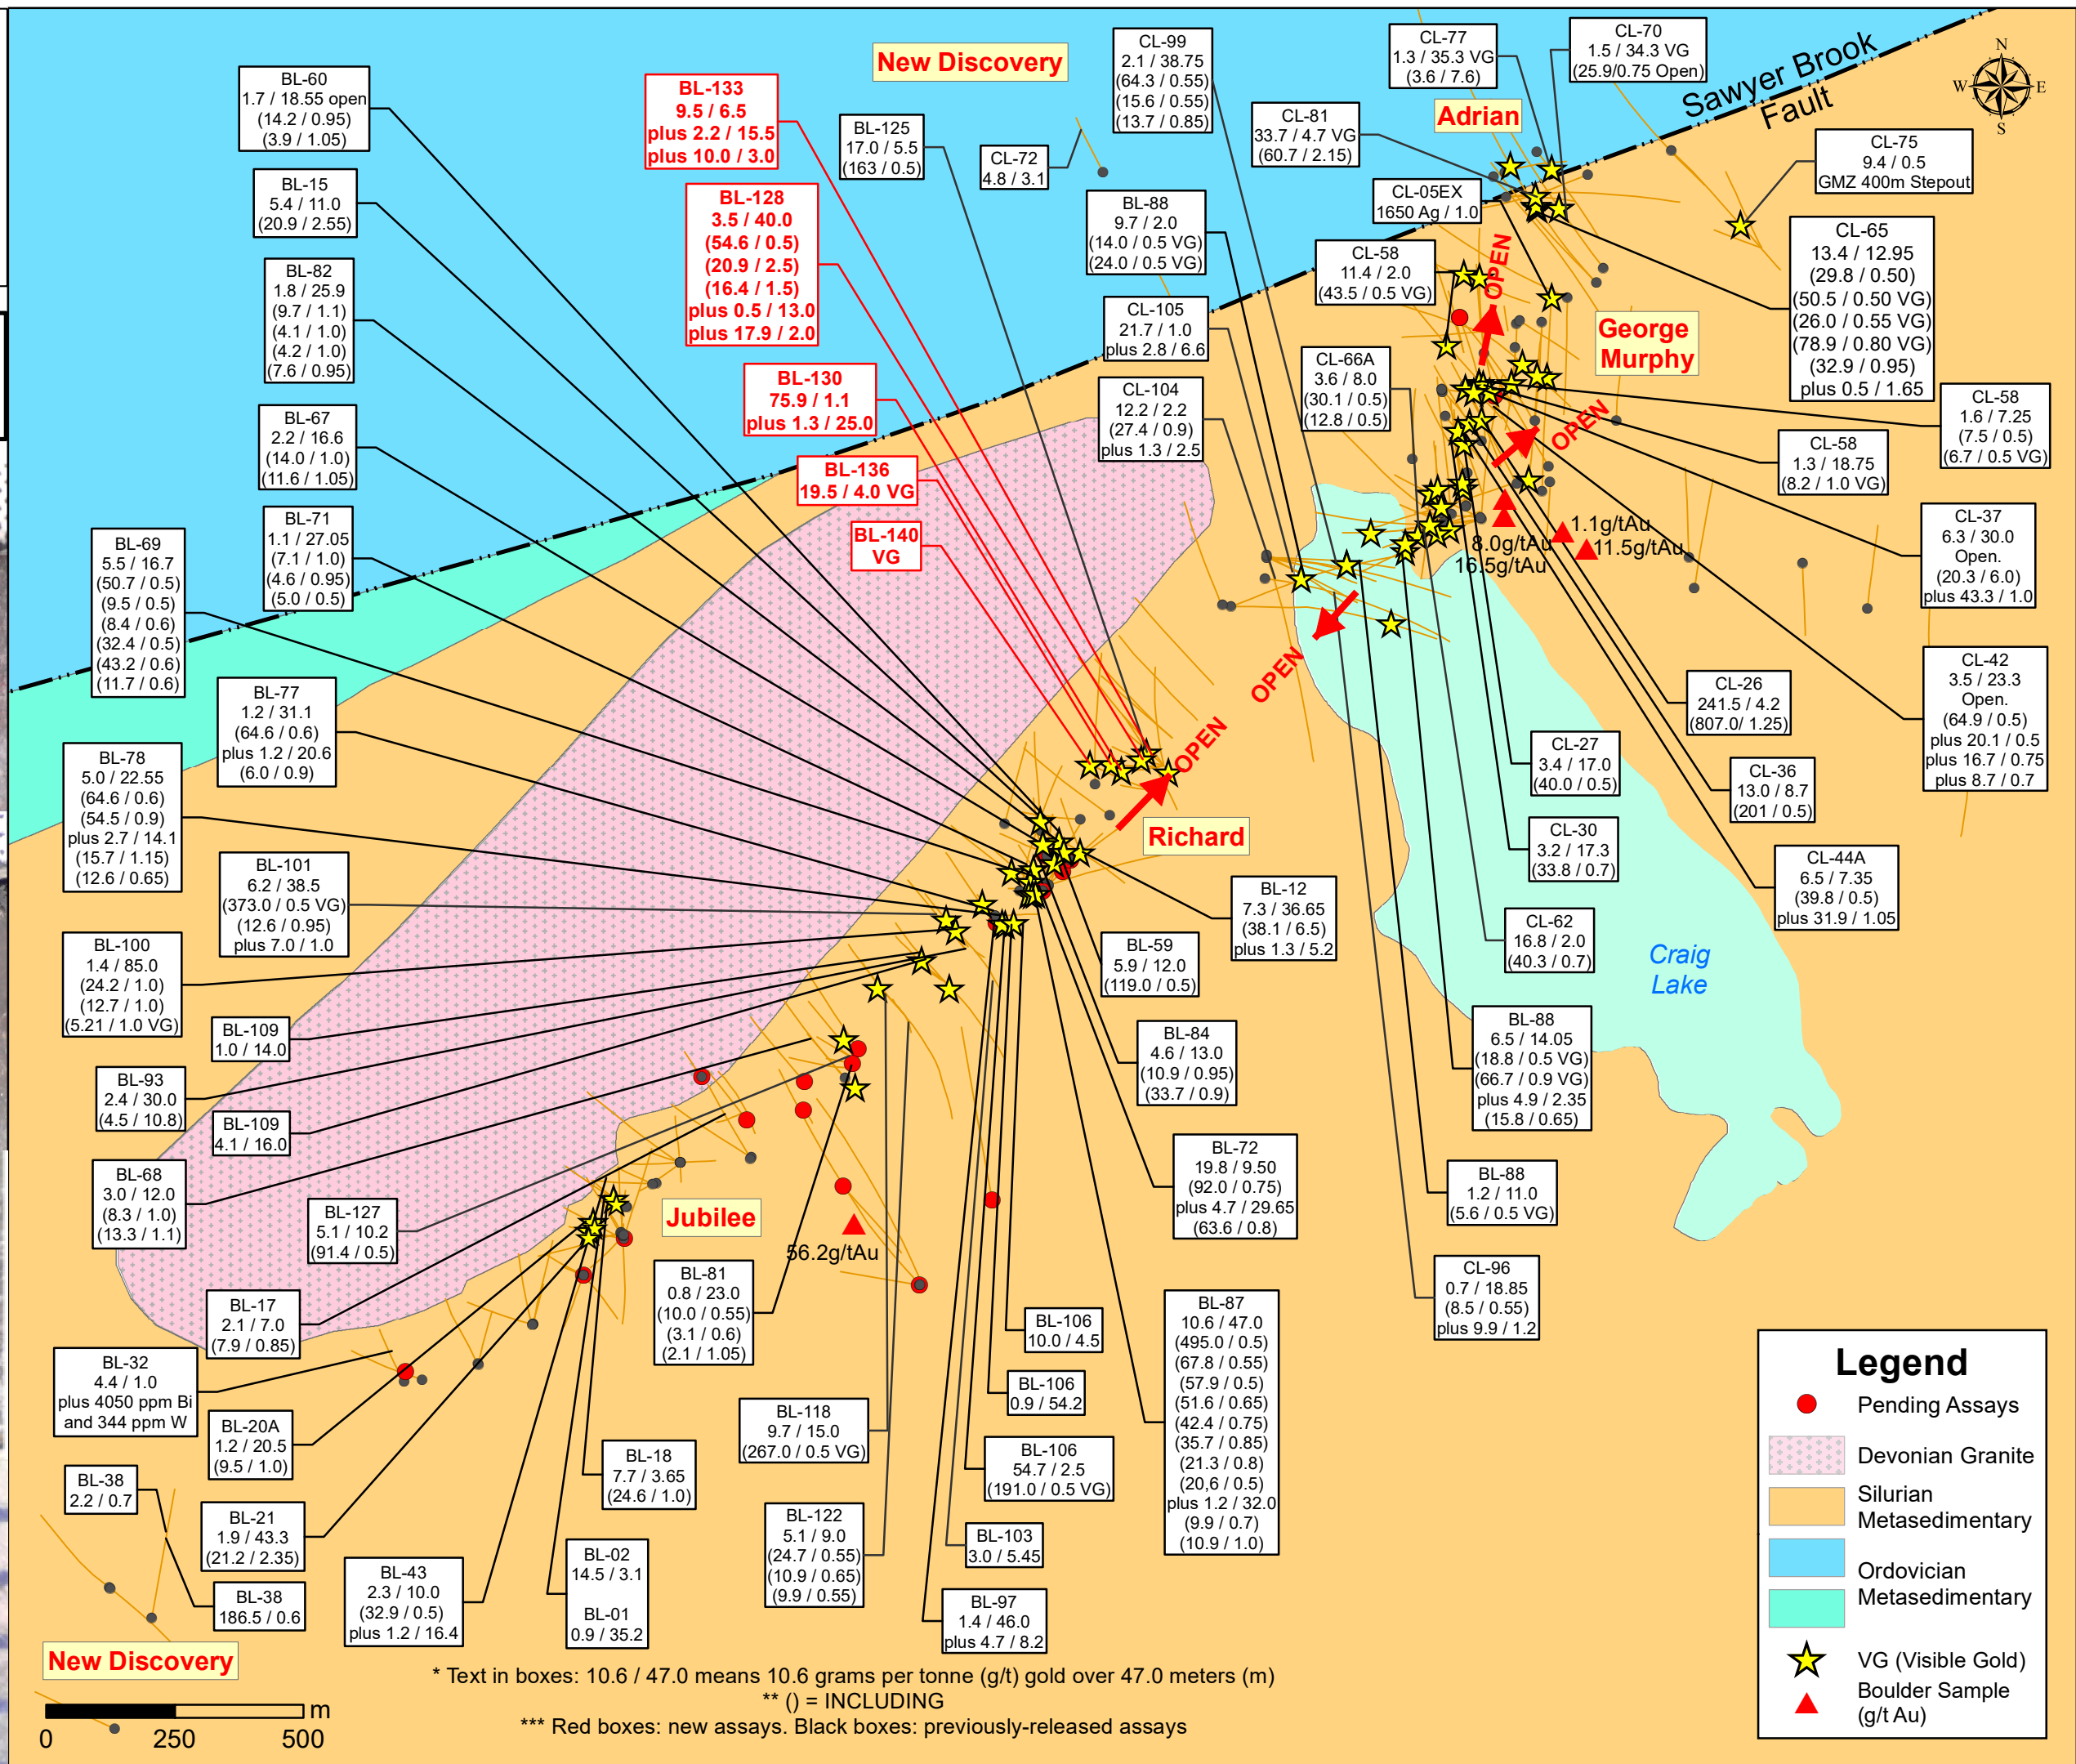

**ADRIAN, GEORGE MURPHY,
RICHARD AND JUBILEE ZONES
(Not Yet in Resource)**

* Text in boxes: 10.6 / 47.0 means 10.6 grams per tonne (g/t) gold over 47.0 meters (m)
 ** () = INCLUDING
 *** Red boxes: new assays. Black boxes: previously-released assays